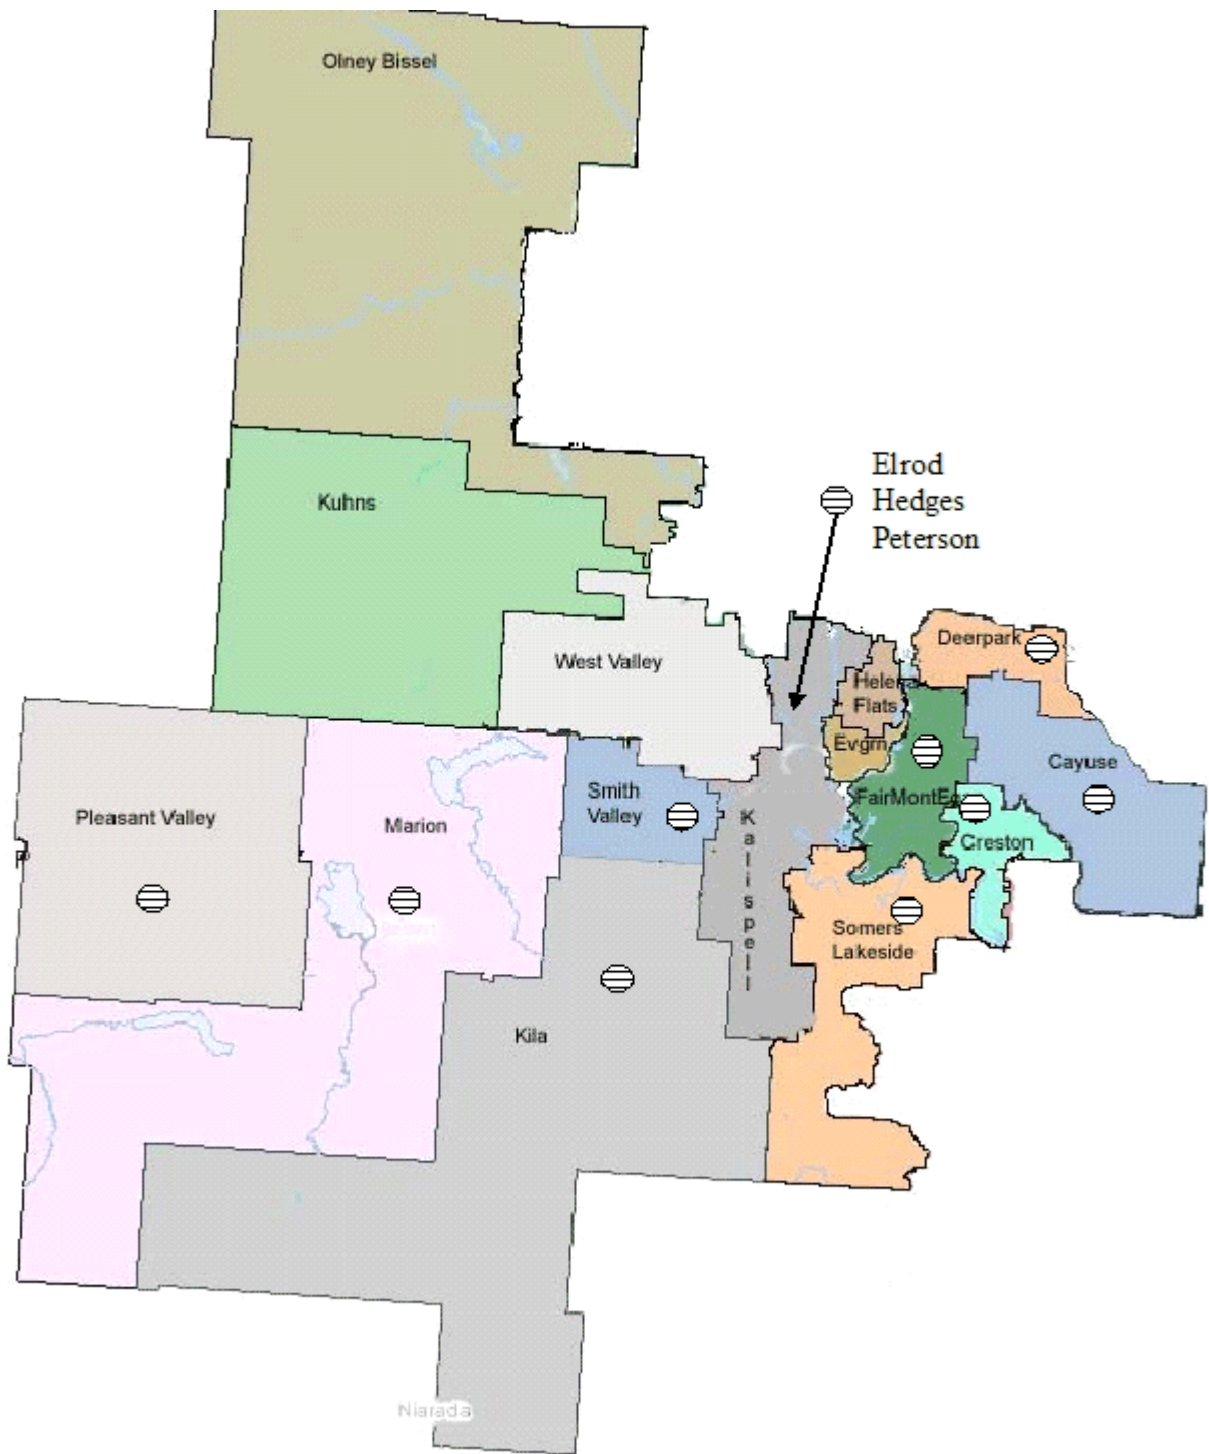

The numbers with each district represent enrollment. The 'other' district represents area private schools. Total enrollment of the private schools was divided equally between FHS and GHS.

<b>Boundary Recommendation</b>									
<b>Flathead</b>					<b>Glacier</b>				
District	2007	2008	2009	2010	District	2007	2008	2009	2010
					West Valley	131	186	197	189
Fair-Mont-Egan	45	62	64	75					
Creston	6	18	32	42					
Cayuse Prairie	77	102	93	90					
					Helena Flats	65	87	91	101
Kila	53	79	75	81					
Pleasant Valley	1	2	2	3					
Somers/Lakeside	187	246	254	258					
					Evergreen	271	371	386	385
Marion	38	53	49	53					
					Olney-Bissell	14	18	20	19
Deer Park	5	6	7	6					
					Edgerton	261	347	346	318
Elrod	51	111	169	218					
Hedges	194	255	246	229					
Peterson	180	239	231	222					
					Russell	124	157	154	157
Smith Valley	67	92	97	98					
Other	60	107	125	142	Other	60	107	125	142
Senior Class	658				07 NO Senior.Class				
<b>Total</b>	<b>1623</b>	<b>1372</b>	<b>1444</b>	<b>1517</b>	<b>Total</b>	<b>925</b>	<b>1273</b>	<b>1318</b>	<b>1311</b>

Map - School Districts  
Flathead High School District

Elrod  
Hedges  
Peterson

 Denotes schools whose students will attend FHS